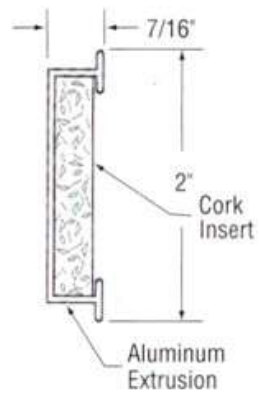

Transcribe Cork Trim #TS1-CorkTrim (flush mount)

Shown flush mounted to wall and with End Caps